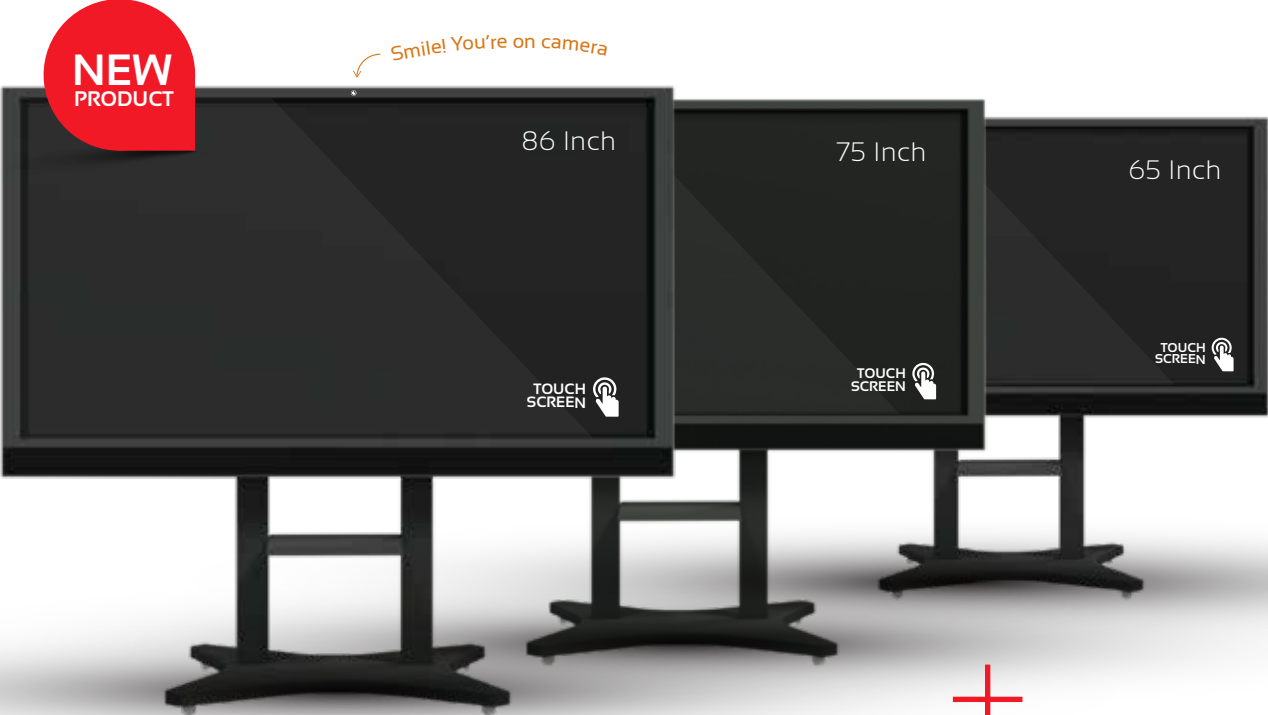

**NEW
PRODUCT**

Smile! You're on camera

+
Built-in camera
specially designed
for highly interactive
video conferences.

MIXEL SmartBoard Series

An all-in-one interactive display. The built-in technology puts everything you need in one place, available at the tip of your finger.

Compatible with major video conferencing platforms

+
Built-in camera
specially designed for highly interactive video conferences.

- Fully responsive screen
- High performance processor
- Large built-in 16GB flash memory
- 4K Displays
- Android intelligent OS
- WiFi Ready
- Generous 2GB DDRIII memory
- USB & HDMI Ready
- Simple 3-pin electrical socket
- Scan QR code & email sharing
- Built-in camera

MIXEL SmartBoard86

86 Inch Touchscreen LCD Display

TO OWN
BND19,900 PER UNIT

TO RENT
B\$900 PER UNIT PER DAY **B\$2,000** PER UNIT PER MONTH

WARRANTY 6 MONTHS ON BASIC PARTS

MIXEL SmartBoard75

75 Inch Touchscreen LCD Display